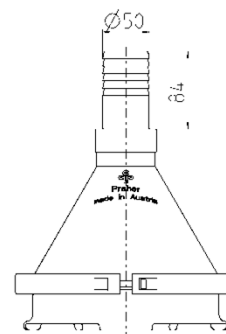

### Abmessungen:

170933

## DUFF VAC for Natural Pools

**Dimensions:**

connection d39

connection d39 elbow

connection d50