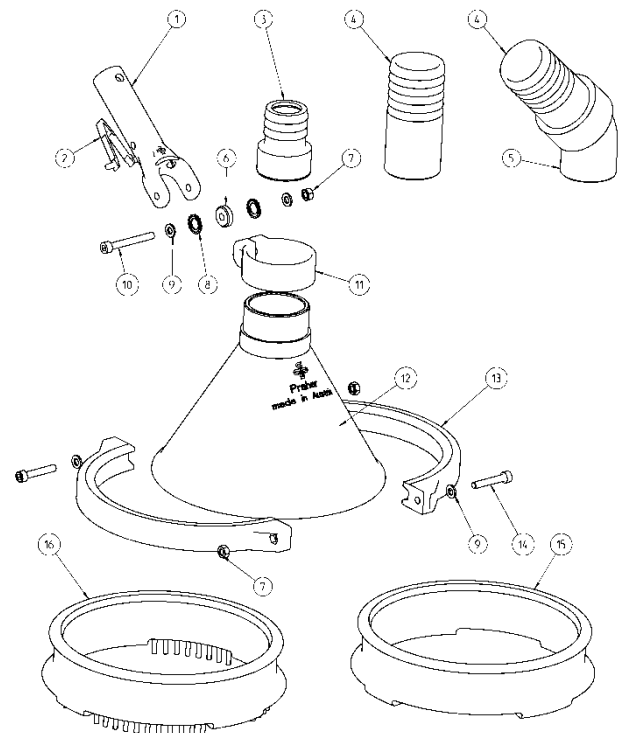

### Abmessungen:

170933

## DUFF VAC for Natural Pools

**Dimensions:**

connection d39

connection d39 elbow

connection d50

### Duff VAC

List of Items

- |     |        |                         |
|-----|--------|-------------------------|
| 1.  | 150485 | handle black            |
| 2.  | 150074 | clip für telescopic rof |
| 3.  | 150007 | hose nozzle d39 mm      |
| 4.  | 150483 | hose nozzle d50 mm      |
| 5.  | 150484 | elbow 45° black         |
| 6.  | 190147 | distance washer         |
| 7.  |        | nut M6                  |
| 8.  |        | corwn gear M10          |
| 9.  |        | washer M6               |
| 10. |        | socket screw M6 x 50 mm |
| 11. | 150487 | clamp                   |
| 12. | 190148 | body                    |
| 13. | 850282 | clamping ring           |
| 14. |        | socket screw M6 x 40 mm |
| 15. | 190146 | suction ring            |