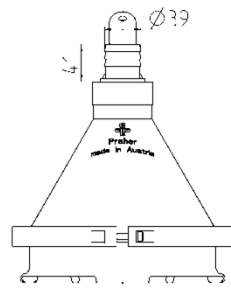

## DUFF VAC for Natural Pools

**Dimensions:**

connection d39

connection d39 elbow

connection d50