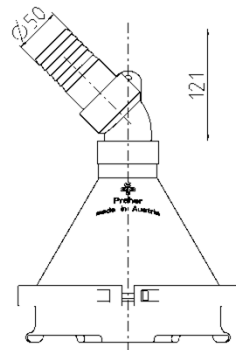

### Abmessungen:

170933

## DUFF VAC for Natural Pools

**Dimensions:**

connection d39

connection d39 elbow

connection d50