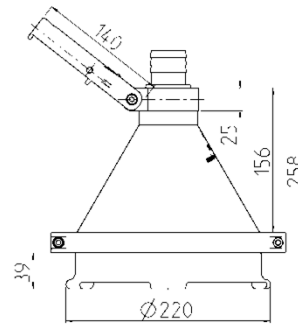

### Abmessungen:

170933

## DUFF VAC for Natural Pools

**Dimensions:**

connection d39

connection d39 elbow

connection d50